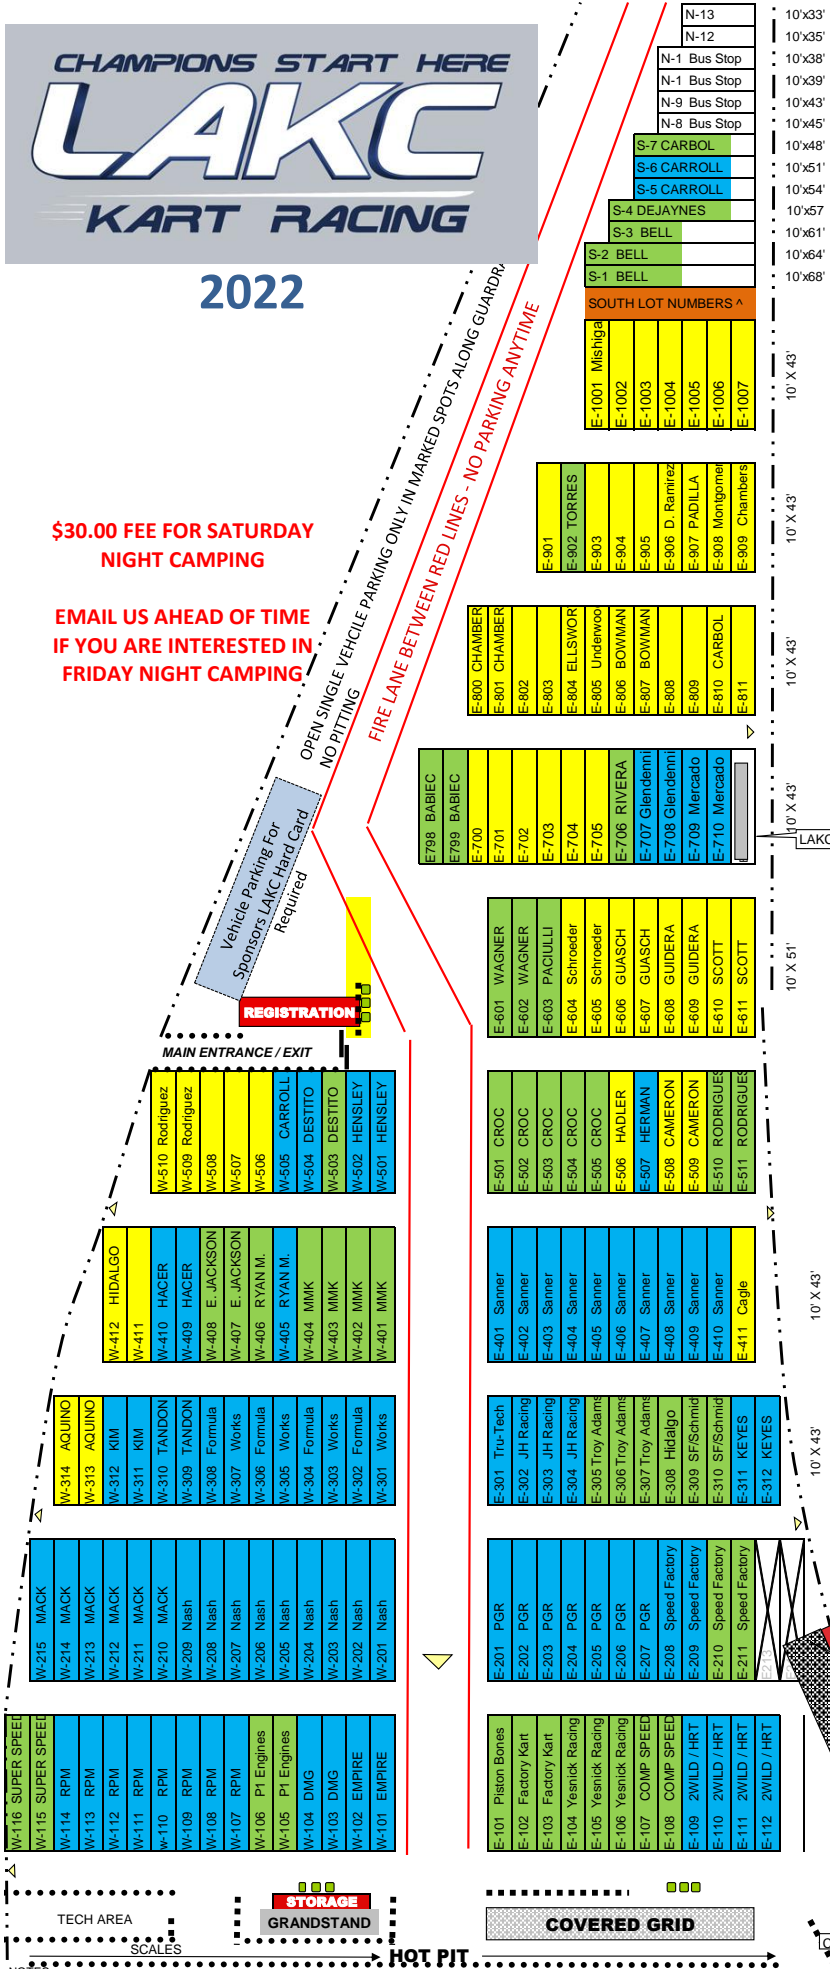

2022

$30.00 FEE FOR SATURDAY NIGHT CAMPING

EMAIL US AHEAD OF TIME IF YOU ARE INTERESTED IN FRIDAY NIGHT CAMPING

OPEN SINGLE VEHICLE PARKING ONLY IN MARKED SPOTS ALONG GUARDRAIL
NO PITTING

FIRE LANE BETWEEN RED LINES - NO PARKING ANYTIME

Vehicle Parking For Sponsors LAKC Hard Card Required

REGISTRATION

MAIN ENTRANCE / EXIT