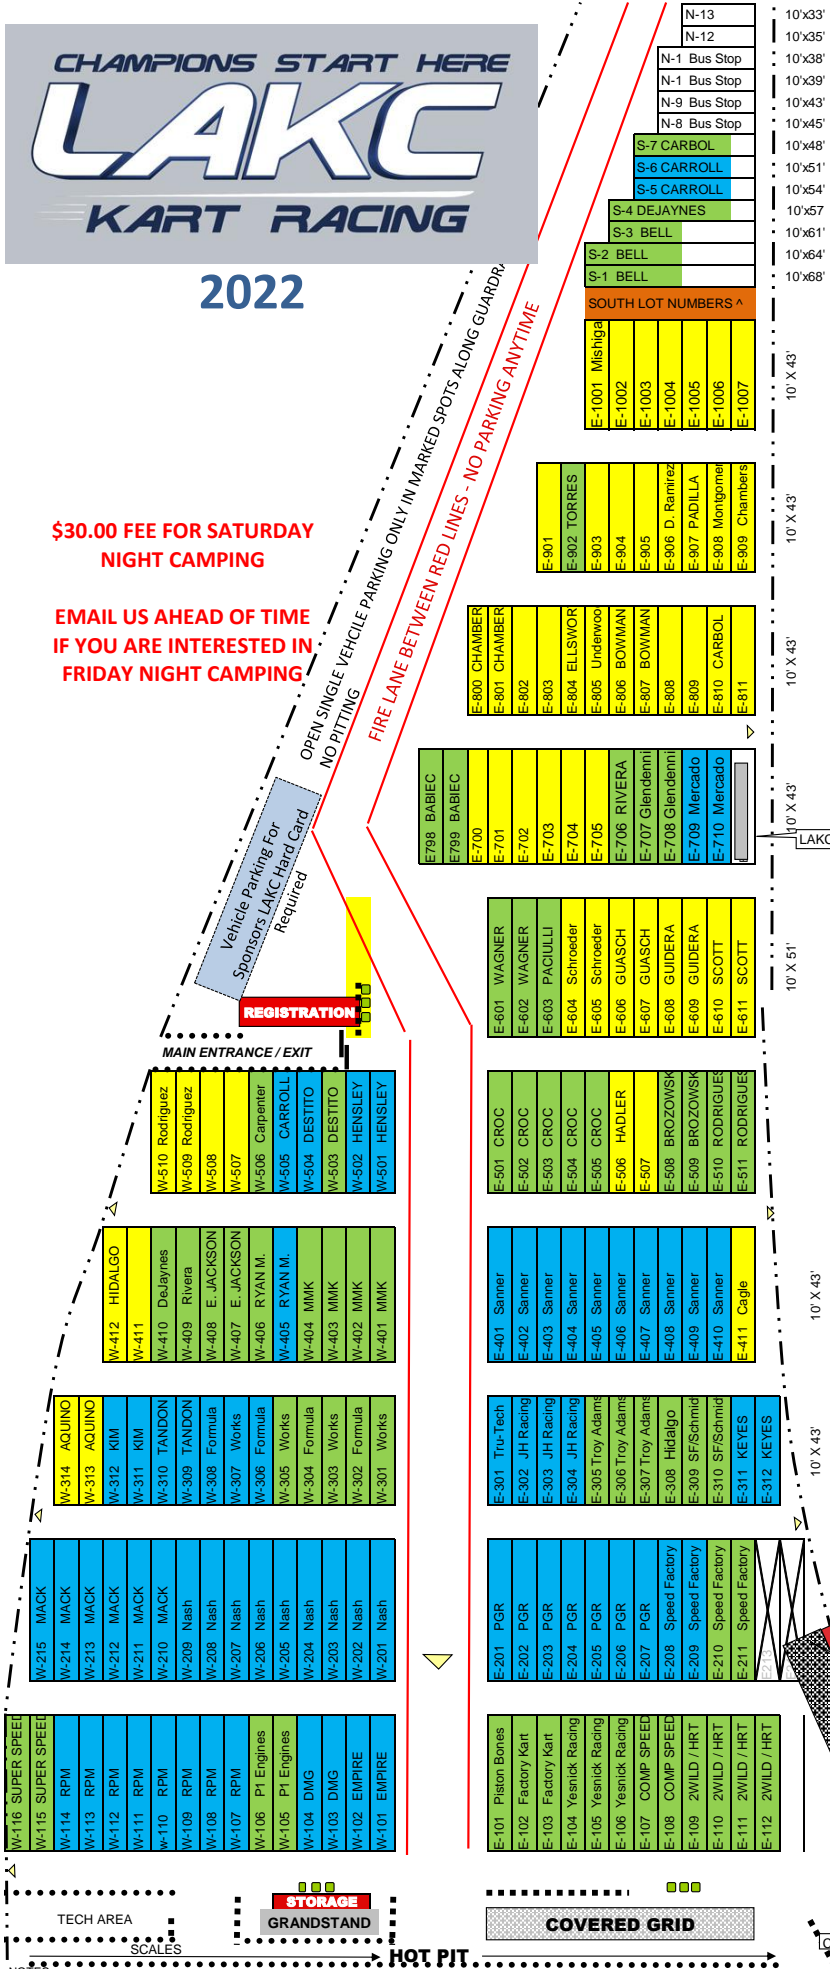

2022

$30.00 FEE FOR SATURDAY NIGHT CAMPING

EMAIL US AHEAD OF TIME IF YOU ARE INTERESTED IN FRIDAY NIGHT CAMPING

OPEN SINGLE VEHICLE PARKING ONLY IN MARKED SPOTS ALONG GUARDRAIL
NO PITTING

FIRE LANE BETWEEN RED LINES - NO PARKING ANYTIME

Vehicle Parking For Sponsors LAKC Hard Card Required

REGISTRATION

MAIN ENTRANCE / EXIT